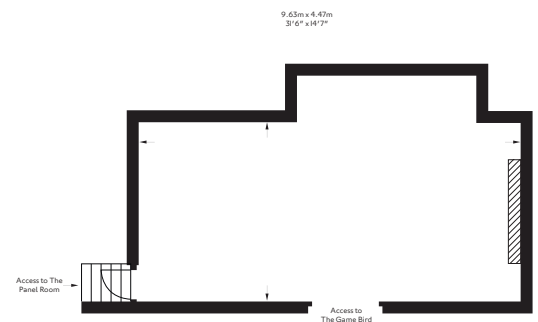

## KEY FACTS

Dimensions: 9.63m x 4.47m / 31.6 x 14.7ft

Total Area: 48 m<sup>2</sup> / 517 ft<sup>2</sup>

Ceiling height: 2.54m

Adjoining Room: The Panel Room / The Game Bird

Location: Ground floor

LAYOUT	CAPACITY
Oval Table	26
Round Table	24 (3x8)
U-Shape	22
Boardroom	26
Theatre	40
Cabaret	18 (3x6)
Classroom	24
Standing	40